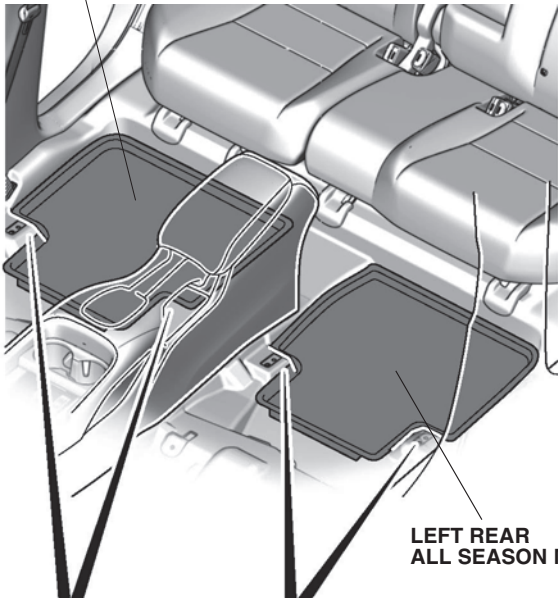

QM72725BA

12. Install the holders.

QM72726BA

13. Install the left front all season mat.

LEFT FRONT
ALL SEASON MAT

KNOB
(Turn.)

QM72901AA

14. Install the left rear all season mat and right rear all season mat.

**RIGHT REAR
ALL SEASON MAT**

**LEFT REAR
ALL SEASON MAT**

**LEFT AND RIGHT REAR
ALL SEASON MATS**
(Install under the seat rail
and rail end cap.)

QM72902AA

15. Check that all parts are installed properly.
(End of installation)