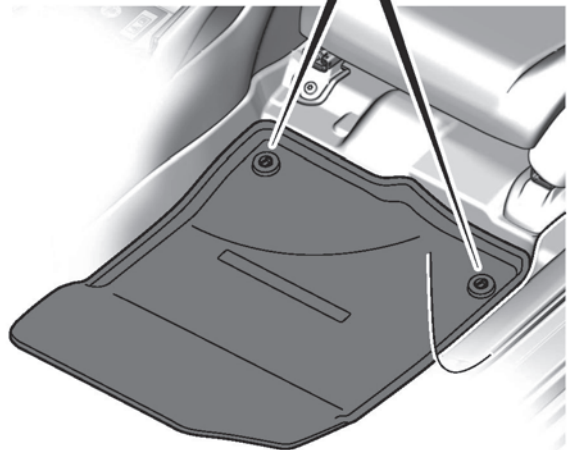

QM72725BA

12. Install the holders.

QM72726BA

13. Install the left front all season mat.

LEFT FRONT
ALL SEASON MAT

KNOB
(Turn.)

QM72901AA

14. Install the left rear all season mat and right rear all season mat.

**RIGHT REAR
ALL SEASON MAT**

**LEFT REAR
ALL SEASON MAT**

**LEFT AND RIGHT REAR
ALL SEASON MATS**
(Install under the seat rail
and rail end cap.)

QM72902AA

15. Check that all parts are installed properly.
(End of installation)