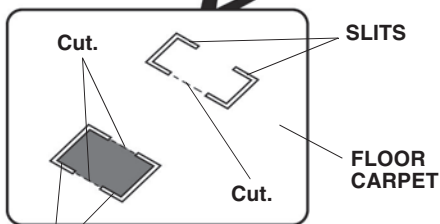

PARTS LIST

All Season Mats Kit (LHD models)

All Season Mats (RHD models)

TOOLS AND SUPPLIES REQUIRED

- Utility knife
- Flat-tip screwdriver

INSTALLATION

Installing the All Season Mats

1. Follow the below guidance.

• LHD models	To step 2
• RHD models	To step 8

2. Cut the floor carpet.

NOTICE

- Cut only the floor carpet not to damage the vehicle parts under the slits.

DRIVER'S SEAT
(Slide rearward.)

SLITS

QM72802BA

3. Install the holders.