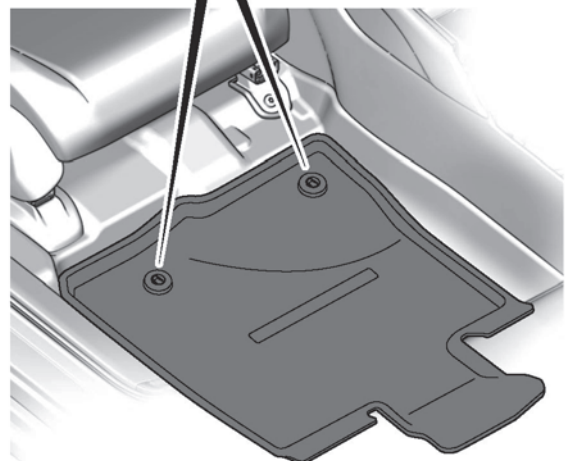

NOTICE

- Cut only the floor carpet not to damage the vehicle parts under the slits.

DRIVER'S SEAT
(Slide rearward.)

SLITS
QM72722BA

9. Install the holders.

2 HOLDERS

QM72723BA

10. Install the right front all season mat.

RIGHT FRONT
ALL SEASON MAT

KNOB
(Turn.)

2 RETAINING TABS

QM72815AA

11. Cut the floor carpet.

NOTICE

- Cut only the floor carpet not to damage the vehicle parts under the slits.

PASSENGER'S SEAT
(Slide rearward.)