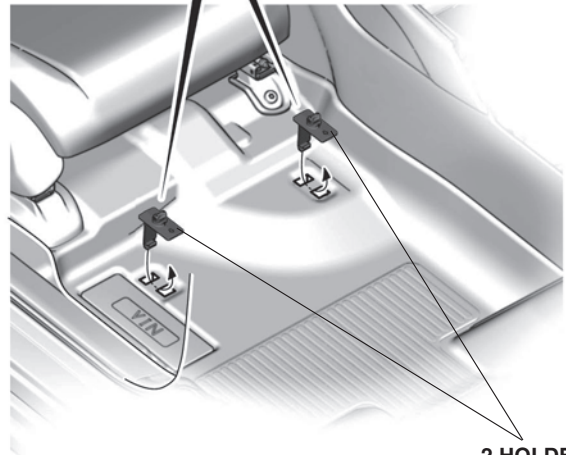

NOTICE

- Cut only the floor carpet not to damage the vehicle parts under the slits.

DRIVER'S SEAT
(Slide rearward.)

SLITS
QM72722BA

9. Install the holders.

2 HOLDERS

QM72723BA

10. Install the right front all season mat.

RIGHT FRONT
ALL SEASON MAT

KNOB
(Turn.)

2 RETAINING TABS

QM72815AA

11. Cut the floor carpet.

NOTICE

- Cut only the floor carpet not to damage the vehicle parts under the slits.

PASSENGER'S SEAT
(Slide rearward.)