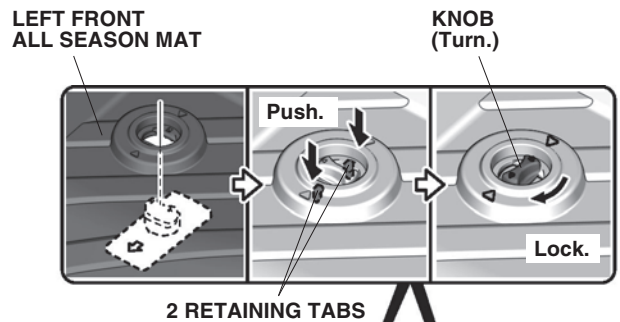

QM72803BA

4. Install the left front all season mat.