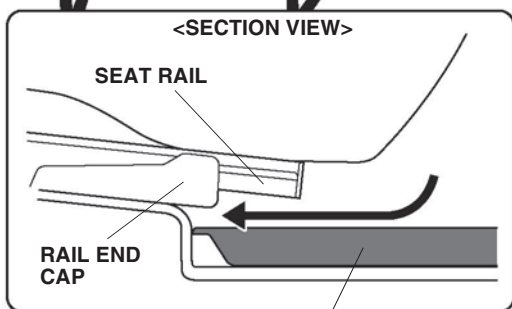

RIGHT FRONT
ALL SEASON MAT

KNOB
(Turn.)

2 RETAINING TABS

QM72815AA

11. Cut the floor carpet.

NOTICE

- Cut only the floor carpet not to damage the vehicle parts under the slits.

PASSENGER'S SEAT
(Slide rearward.)

QM72725BA

12. Install the holders.

QM72726BA

13. Install the left front all season mat.

LEFT FRONT
ALL SEASON MAT

KNOB
(Turn.)

QM72901AA

14. Install the left rear all season mat and right rear all season mat.

**RIGHT REAR
ALL SEASON MAT**

**LEFT REAR
ALL SEASON MAT**

**LEFT AND RIGHT REAR
ALL SEASON MATS**
(Install under the seat rail
and rail end cap.)

QM72902AA

15. Check that all parts are installed properly.
(End of installation)