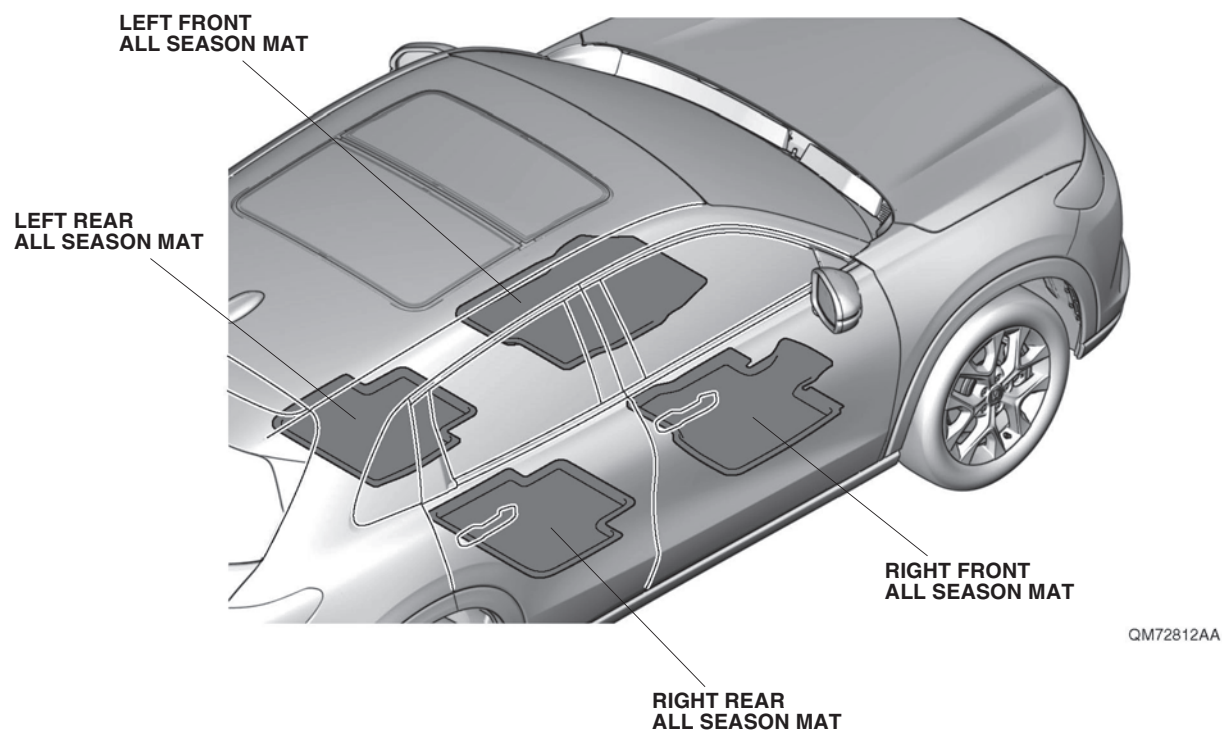

ALL SEASON MATS

ZR-V

GENERAL VIEW

<LHD models>

<RHD models>

FOR YOUR SAFETY (Read carefully)

Introduction of Symbol Messages

- These symbols warn you about the possible hazards and explain how to avoid them. And give you some advices.

The place for the vehicle.

The place for the instrument panel.

- These icons indicate the necessary things for your safety and the work.

Wear eye protection.

Wear heavy gloves.

Work with an assistant.

Place the part on a blanket.