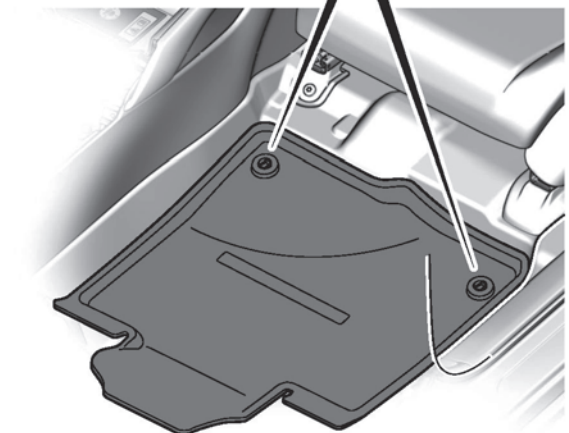

QM72803BA

4. Install the left front all season mat.